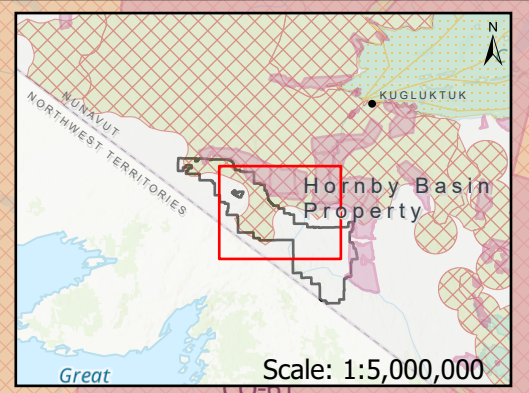

Hornby Basin Camp and Water Withdraw Locations

- Inuit Owned Lands
- Hornby Basin Project Outline
- Limited Use
- All Purpose
- Wildlife Habitat
- 2021 Draft Nunavut Land Use Plan
caribou
- contaminated site
- Proposed Camp Location
- Water Withdrawal Type**
- Camp
- Drill
- Mineral Lease
- Mineral Claim

NAD 1983 UTM Zone 11N