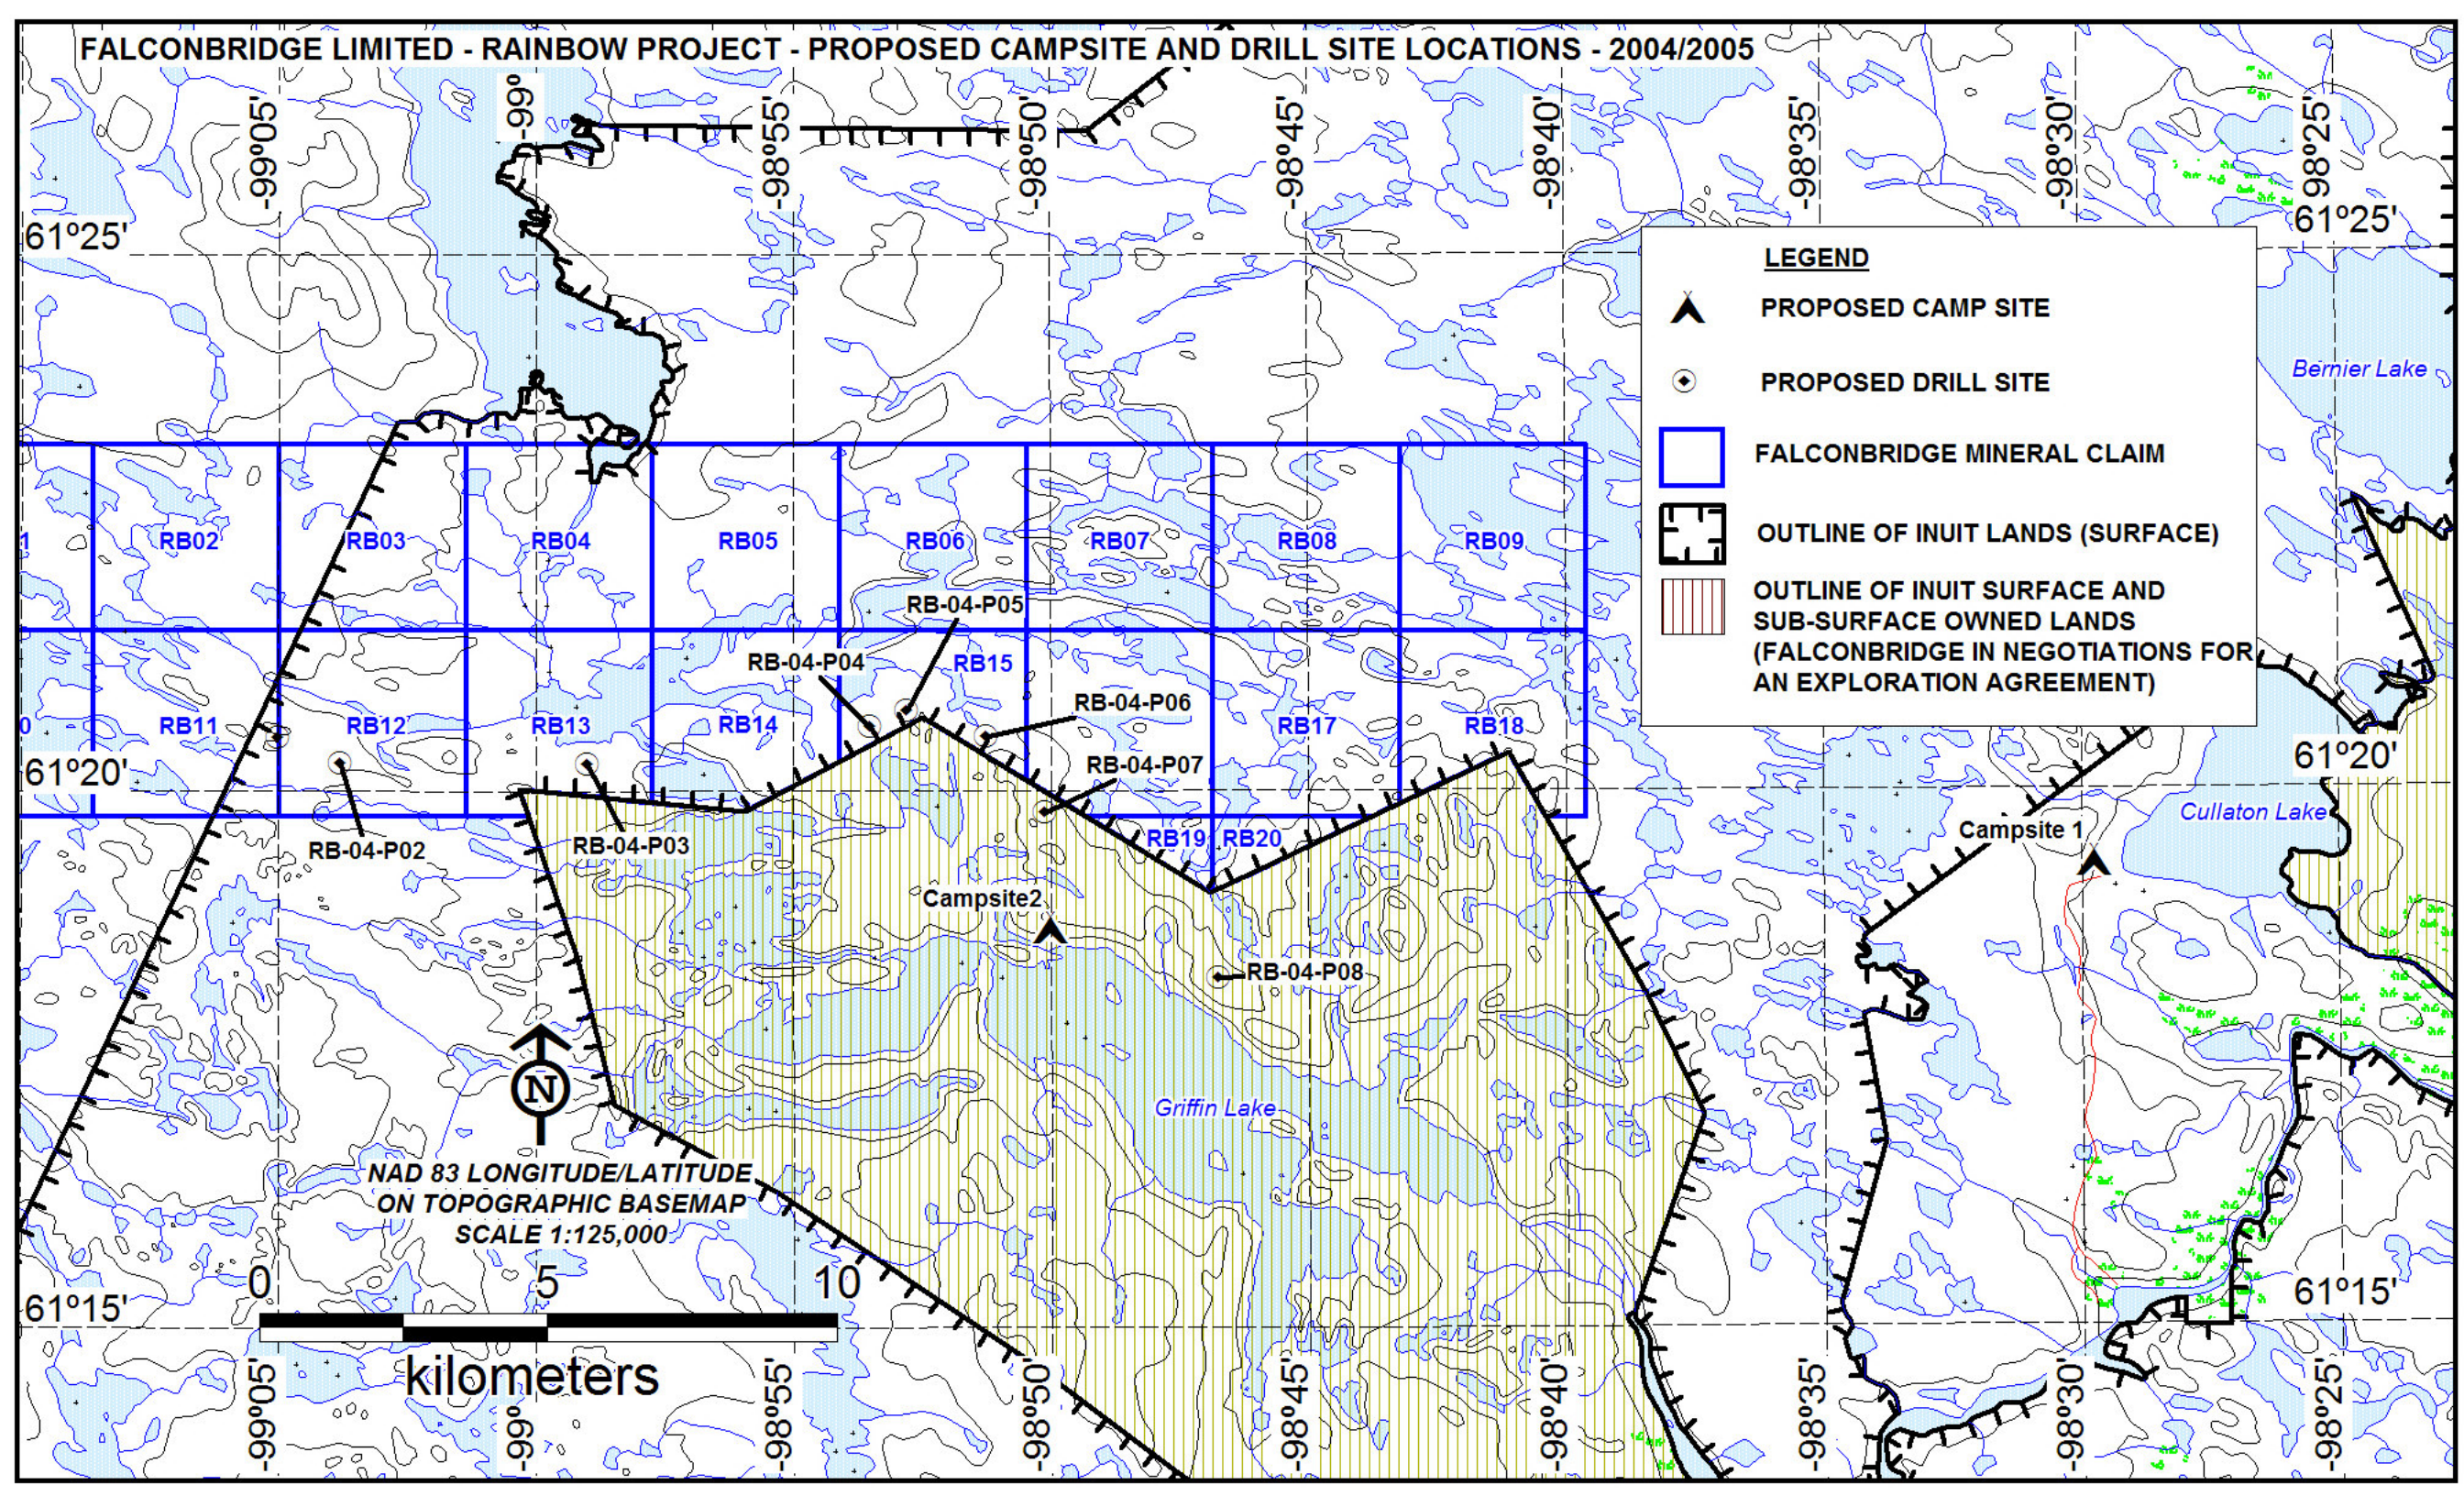

FALCONBRIDGE LIMITED - RAINBOW PROJECT - PROPOSED CAMPSITE AND DRILL SITE LOCATIONS - 2004/2005

LEGEND

- ▲ PROPOSED CAMP SITE
- PROPOSED DRILL SITE
- FALCONBRIDGE MINERAL CLAIM
- ▬ OUTLINE OF INUIT LANDS (SURFACE)
- ▨ OUTLINE OF INUIT SURFACE AND SUB-SURFACE OWNED LANDS (FALCONBRIDGE IN NEGOTIATIONS FOR AN EXPLORATION AGREEMENT)

NAD 83 LONGITUDE/LATITUDE
ON TOPOGRAPHIC BASEMAP
SCALE 1:125,000

kilometers